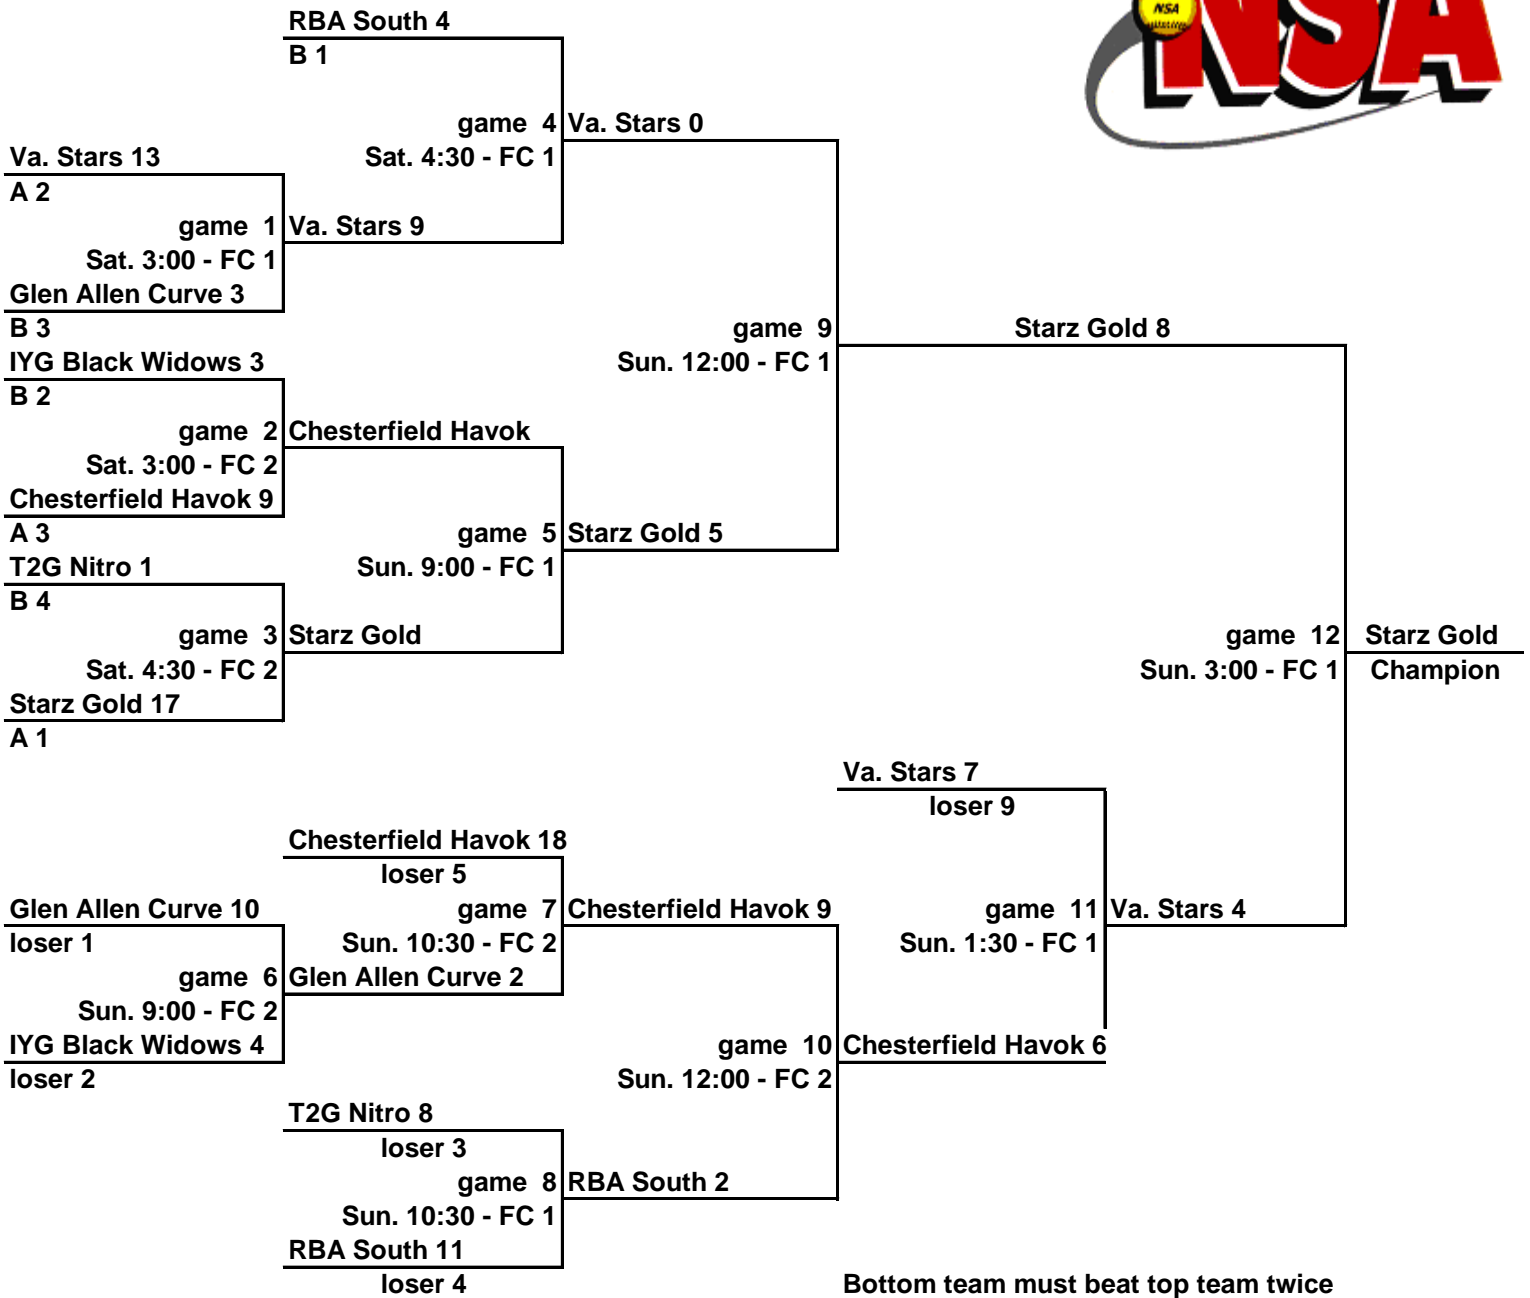

12 UNDER DOUBLE ELIMINATION

Bottom team must beat top team twice
If game 4:30 - FC 1