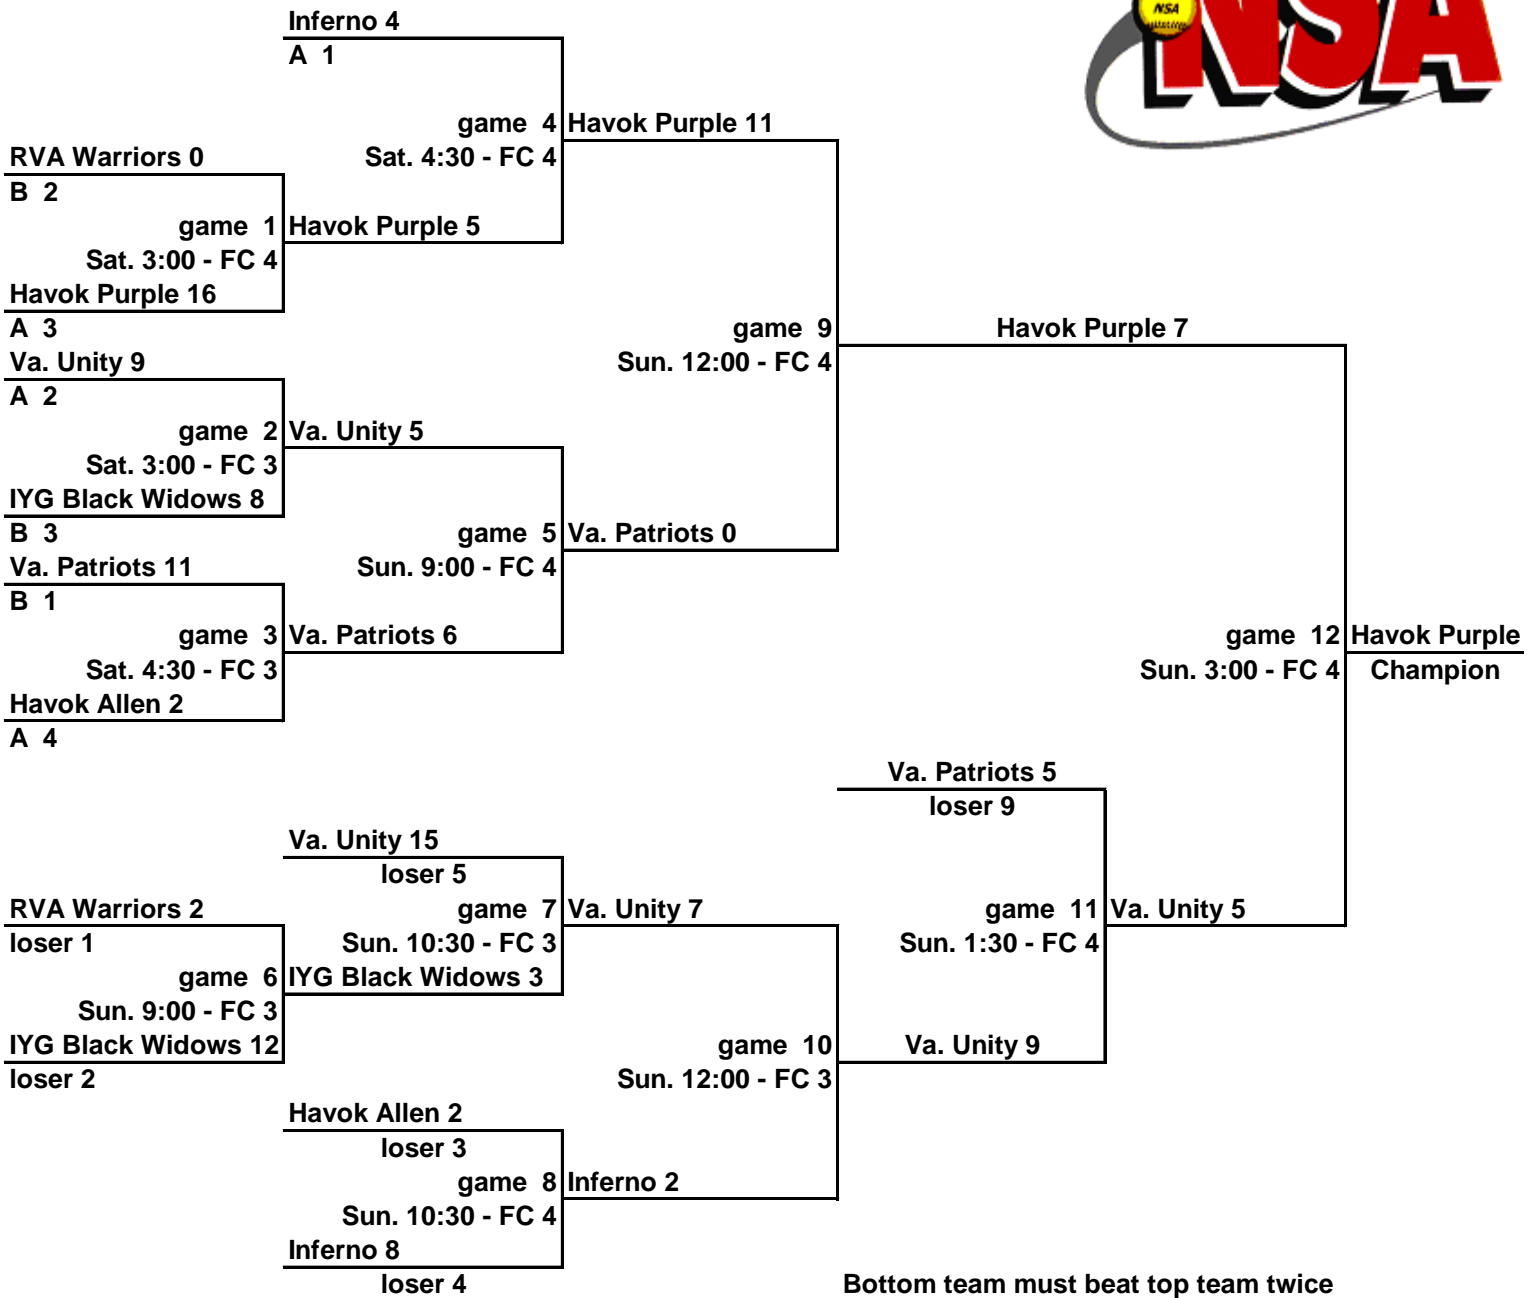

14 UNDER DOUBLE ELIMINATION

Bottom team must beat top team twice
If game 4:30 - FC 4